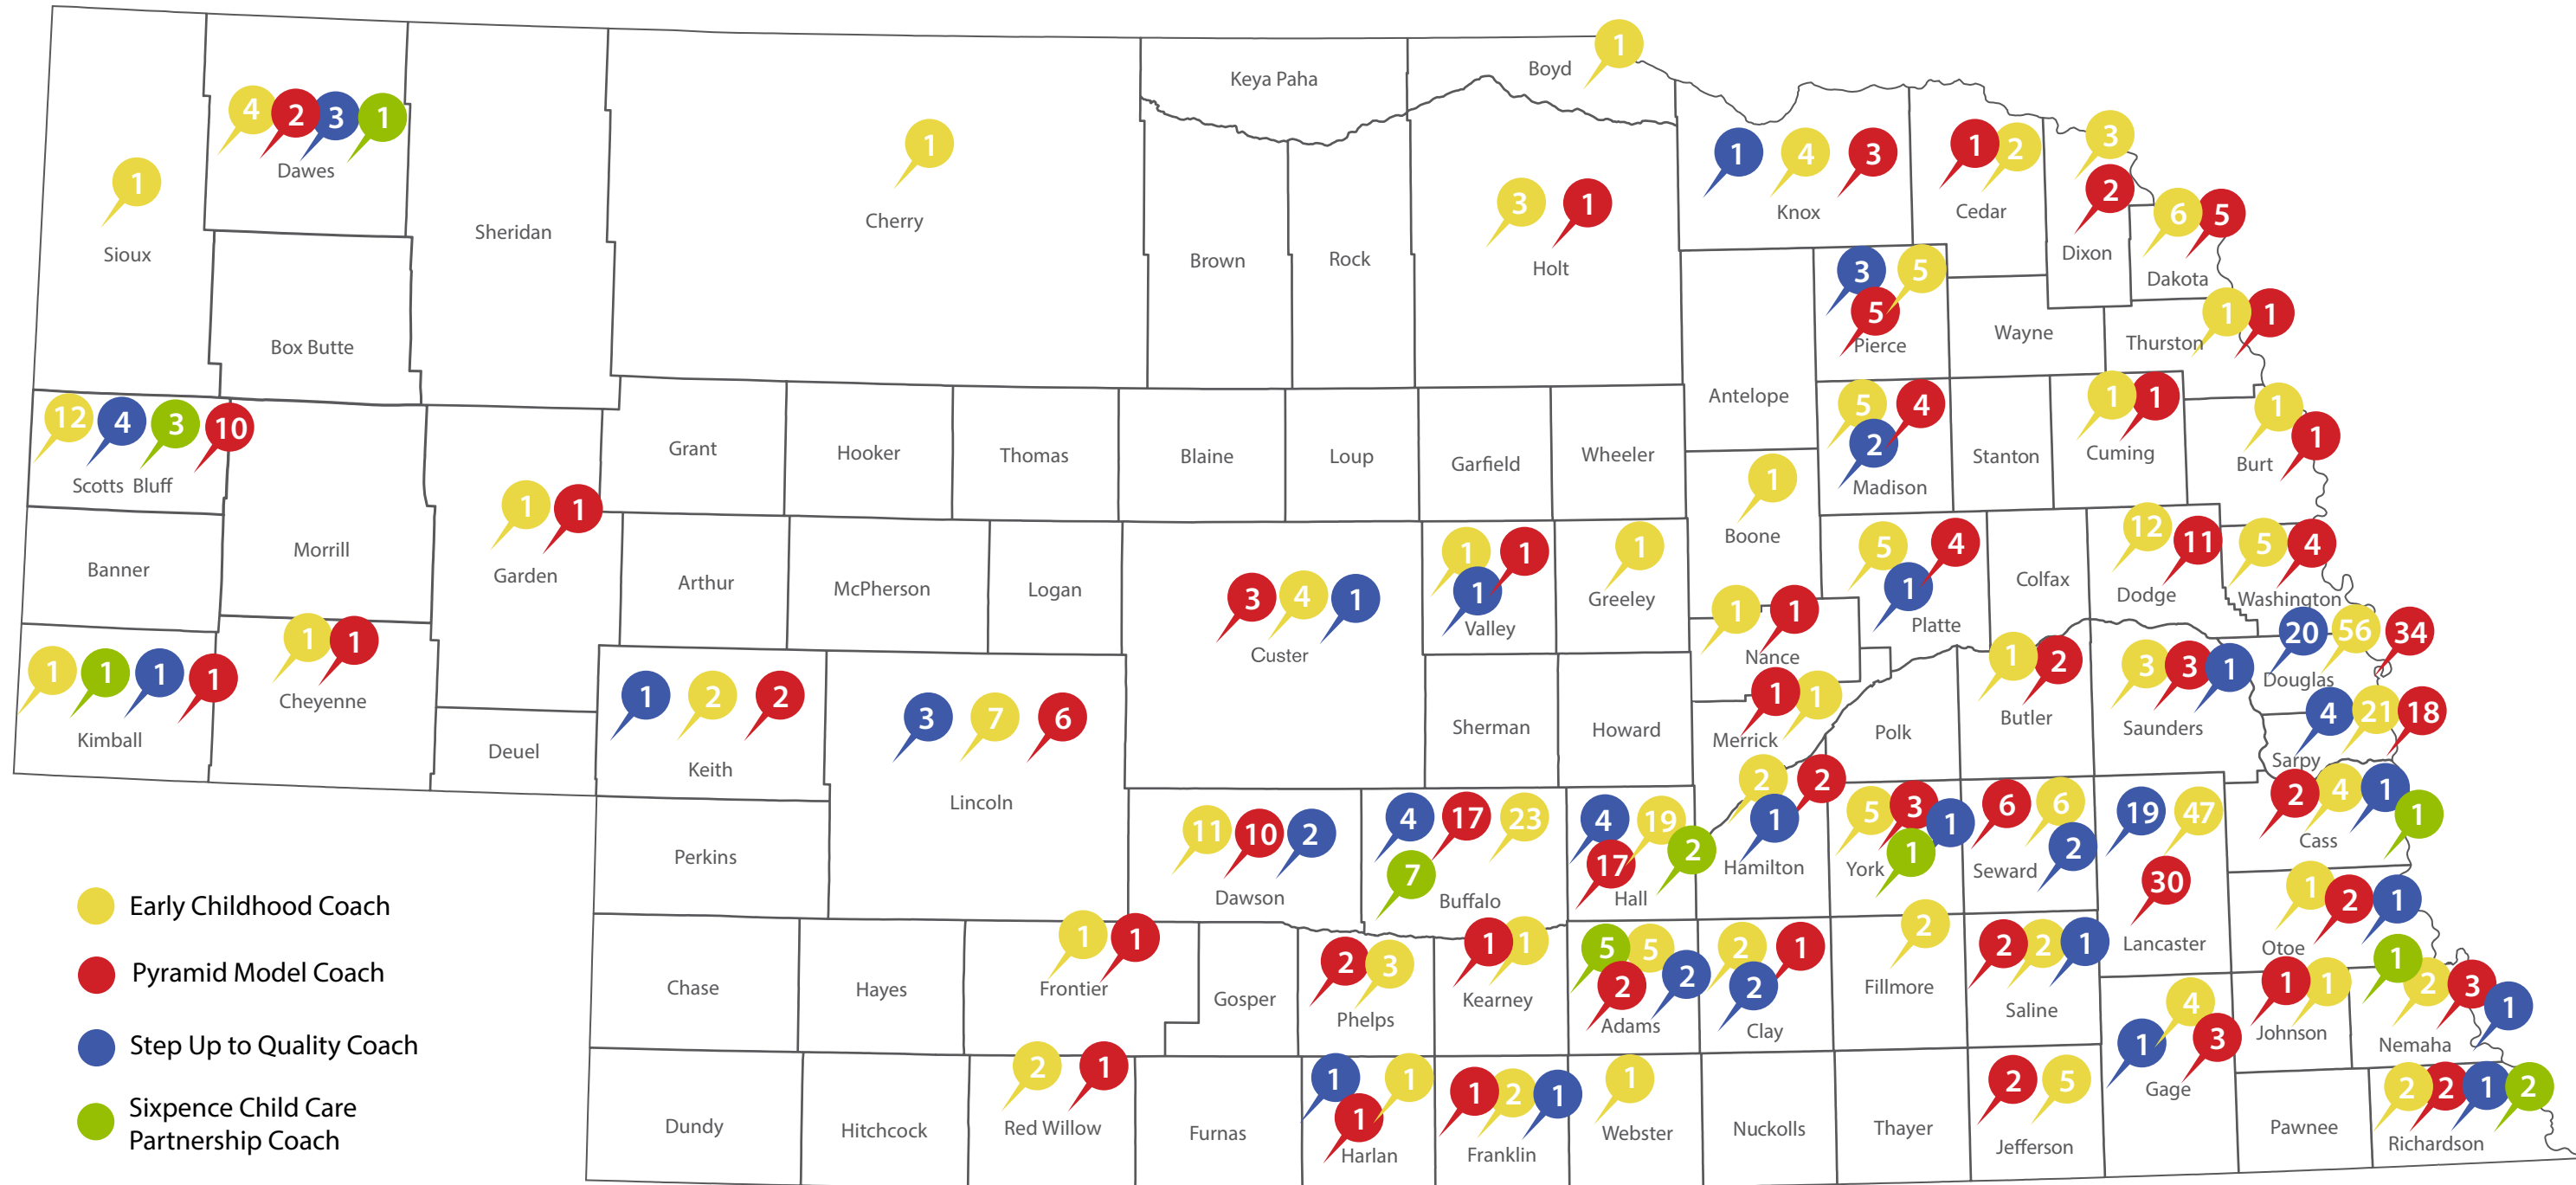

Early Childhood Coaches Trained (2014-2023)

Coaches must go through the Early Childhood Coach training before going through Pyramid or Step Up to Quality Coach training. Therefore, some numbers represented in each county are duplicates and represent the same individual.